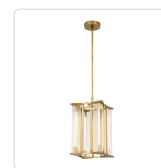

SABRE PD339415

FIXTURE DIMENSIONS	W11" x L11" x H18-1/8"
LIGHT SOURCE	LED with DC Driver
WATTAGE	26W
TOTAL LUMENS	2400lm
DELIVERED LUMENS	PNCR-2250lm*; UBCR-1850lm*; VBCR-2050lm*;
VOLTAGE	120V
COLOR TEMPERATURE	2700K
CRI (RA)	90CRI
DIMMABLE	Yes, TRIAC or ELV Dimmer (Not Included)
GLASS DETAILS	Clear Glass
MATERIAL	Aluminum; Glass; Iron;
ROD LENGTH	46" Max (3x12" + 1x6" + 1x4")
WIRE LENGTH	144"
MINIMUM HANG HEIGHT	26"
SLOPED CEILING ADAPTABLE	Yes, Up to 45 Degrees
LOCATION	Dry
CANOPY DIMENSIONS	D6" x H1-1/4"
CEC TITLE 24 JA8	Yes, JA8-2022
PAINT FINISH	PN01; UB01; VB01;

[D - Diameter, L - Length, W - Width, H - Height, E - Extension]

AVAILABLE FINISHES:

PD339415PNCR
Polished
Nickel/Ribbed
Glass

PD339415UBCR
Ribbed
Glass/Urban
Bronze

PD339415VBCR
Ribbed
Glass/Vintage
Brass