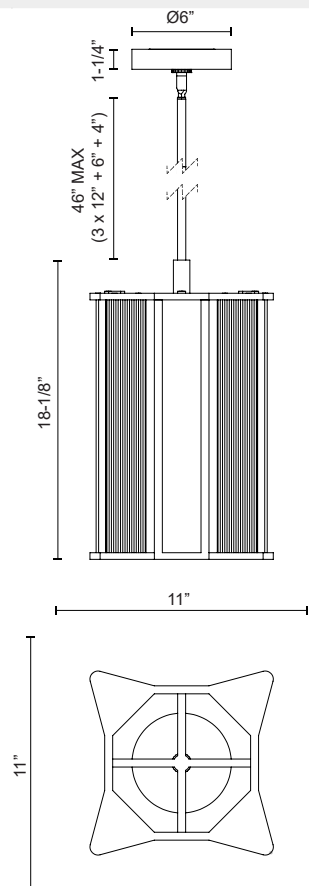

SABRE PD339415

FIXTURE DIMENSIONS	W11" x L11" x H18-1/8"
LIGHT SOURCE	LED with DC Driver
WATTAGE	26W
TOTAL LUMENS	2400lm
DELIVERED LUMENS	PNCR-2250lm*; UBCR-1850lm*; VBCR-2050lm*;
VOLTAGE	120V
COLOR TEMPERATURE	2700K
CRI (RA)	90CRI
DIMMABLE	Yes, TRIAC or ELV Dimmer (Not Included)
GLASS DETAILS	Clear Glass
MATERIAL	Aluminum; Glass; Iron;
ROD LENGTH	46" Max (3x12" + 1x6" + 1x4")
WIRE LENGTH	144"
MINIMUM HANG HEIGHT	26"
SLOPED CEILING ADAPTABLE	Yes, Up to 45 Degrees
LOCATION	Dry
CANOPY DIMENSIONS	D6" x H1-1/4"
CEC TITLE 24 JA8	Yes, JA8-2022
PAINT FINISH	PN01; UB01; VB01;

[D - Diameter, L - Length, W - Width, H - Height, E - Extension]

AVAILABLE FINISHES:

PD339415PNCR
Polished
Nickel/Ribbed
Glass

PD339415UBCR
Ribbed
Glass/Urban
Bronze

PD339415VBCR
Ribbed
Glass/Vintage
Brass